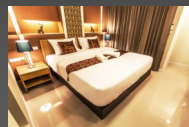

Hotel Open : February 2013
Hotel Category : ★ ★ ★

Accommodation

Room Type	Size (Sqm)	No. of Room
Superior Room (DBL/Twin):	25	30
Deluxe Room (Twin):	33	12
Honeymoon Suit (DBL):	57	3

General

Description	Yes / No
Elevator	Yes
Emergency Lighting	Yes
On-call doctor	Yes
First Aid	Yes
Laundry	Yes
* Express	Yes
* Regular	Yes
Currency Exchange	Yes
Parking	Yes
Pet allowed	No
Safe (Deluxe room)	Yes
Internet Room	Yes

In Room Facilities

Description	Yes / No
Dual voltage / Adapter	Yes 220 V
Balcony / Terrace	Yes All
Refrigerator	Yes
TV (SatelliteTV)	Yes
Telephone	Yes
Air Conditioning in Room	Yes
Emergency light	Yes
Wireless internet	Yes