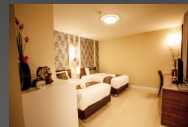

Hotel Open : February 2013
Hotel Category : ★ ★ ★

Accommodation

Room Type	Size (Sqm)	No. of Room
Superior Room (DBL/Twin):	25	30
Deluxe Room (Twin):	33	12
Honeymoon Suit (DBL):	57	3

General

Description	Yes / No
Elevator	Yes
Emergency Lighting	Yes
On-call doctor	Yes
First Aid	Yes
Laundry	Yes
* Express	Yes
* Regular	Yes
Currency Exchange	Yes
Parking	Yes
Pet allowed	No
Safe (Deluxe room)	Yes
Internet Room	Yes

In Room Facilities

Description	Yes / No
Dual voltage / Adapter	Yes 220 V
Balcony / Terrace	Yes All
Refrigerator	Yes
TV (SatelliteTV)	Yes
Telephone	Yes
Air Conditioning in Room	Yes
Emergency light	Yes
Wireless internet	Yes