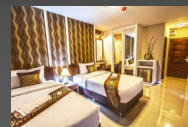

Hotel Open : February 2013
Hotel Category : ★ ★ ★

Accommodation

Room Type	Size (Sqm)	No. of Room
Superior Room (DBL/Twin):	25	30
Deluxe Room (Twin):	33	12
Honeymoon Suit (DBL):	57	3

General

Description	Yes / No
Elevator	Yes
Emergency Lighting	Yes
On-call doctor	Yes
First Aid	Yes
Laundry	Yes
* Express	Yes
* Regular	Yes
Currency Exchange	Yes
Parking	Yes
Pet allowed	No
Safe (Deluxe room)	Yes
Internet Room	Yes

In Room Facilities

Description	Yes / No
Dual voltage / Adapter	Yes 220 V
Balcony / Terrace	Yes All
Refrigerator	Yes
TV (SatelliteTV)	Yes
Telephone	Yes
Air Conditioning in Room	Yes
Emergency light	Yes
Wireless internet	Yes